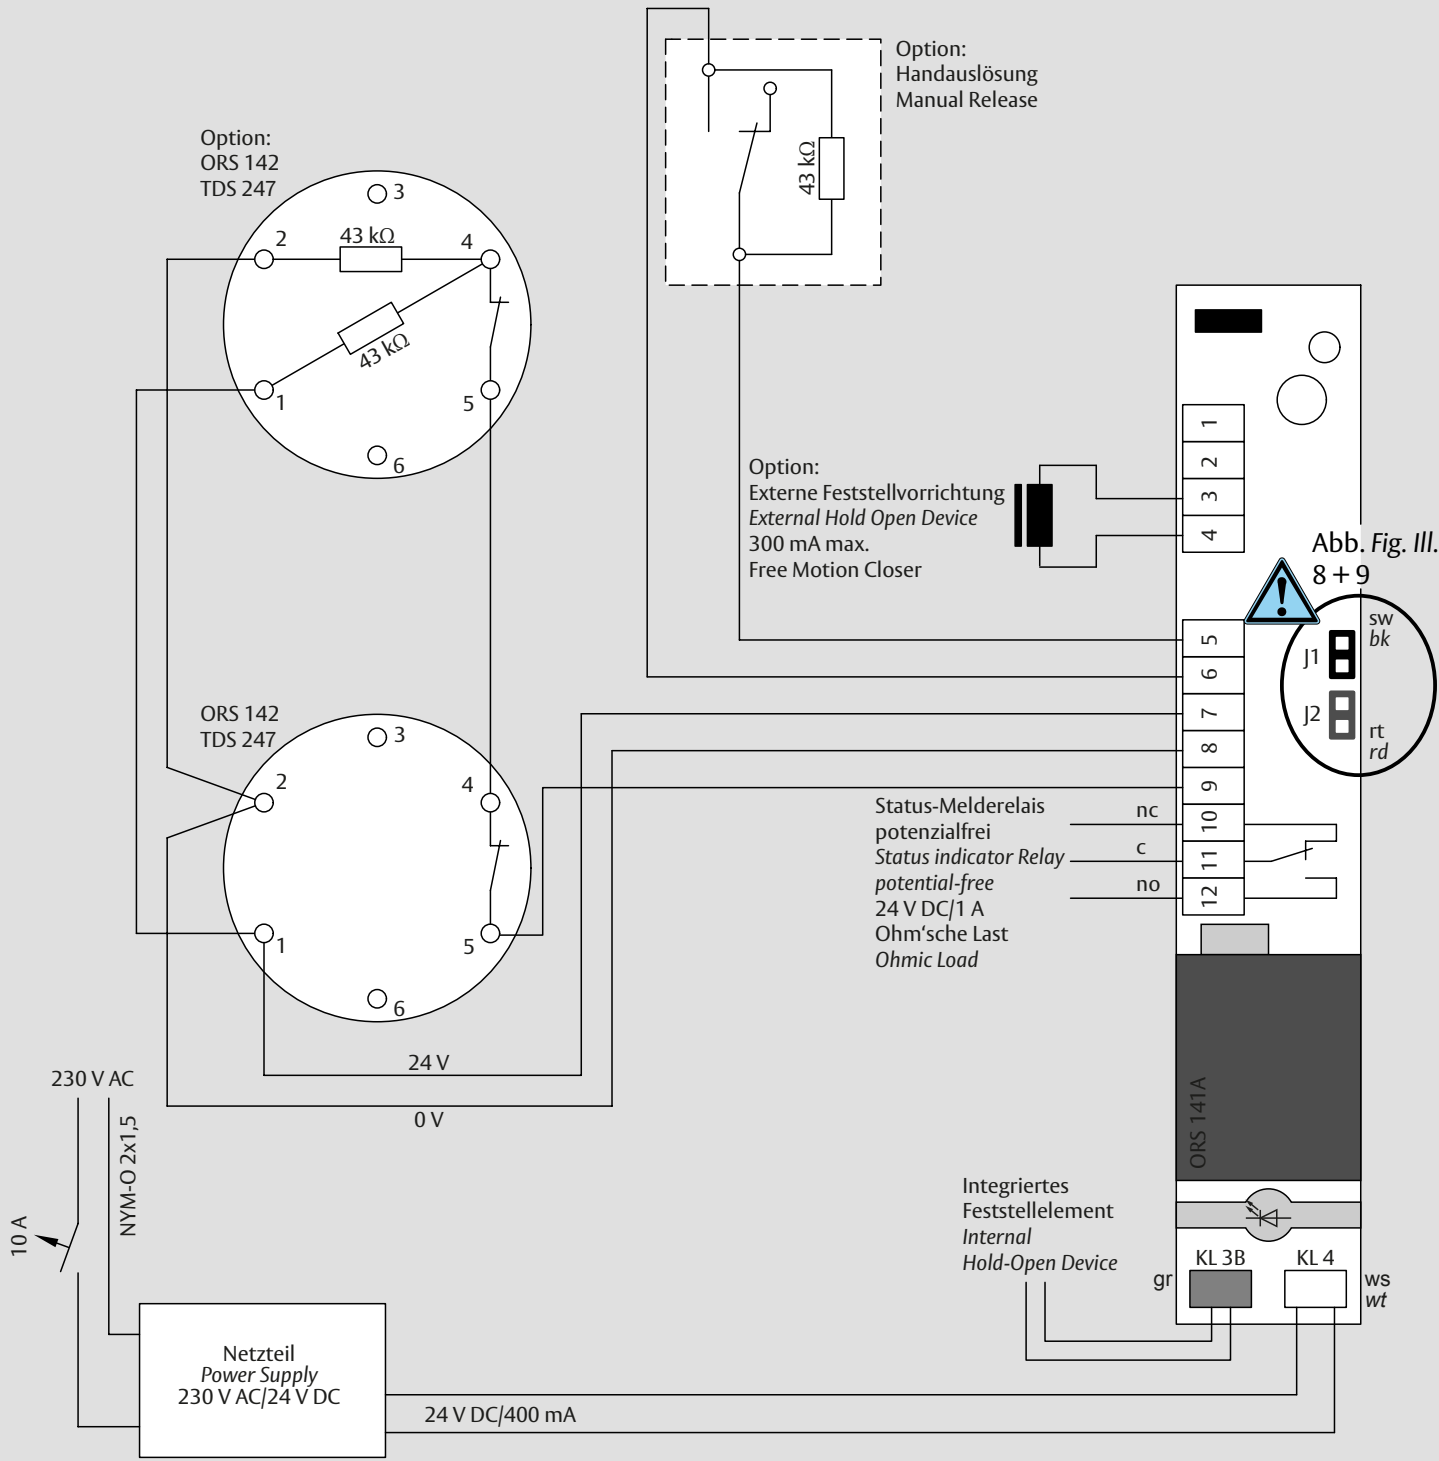

The global leader in door opening solutions, dedicated to satisfying end-user needs for security, safety and convenience.

ASSA ABLOY

ASSA ABLOY
Sicherheitstechnik GmbH
Werk Albstadt
Bildstockstraße 20
72458 Albstadt
GERMANY
Tel.: +49 (0) 74 31-12 3-0
Fax: +49 (0) 74 31- 12 3-24 0
info@assaabloy.de
www.assaabloy.de