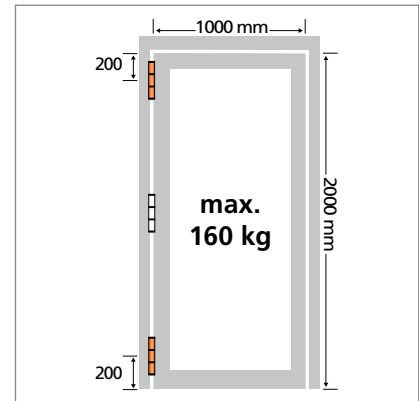

Einzelteile · Pièces détachées · Single Parts